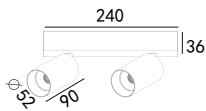

Surface Ceiling Downlight TURUS

white grey black

224 160
LED Power 14W
Colour Temp 2700/3000K
Luminous 657lm
 24W_{CWD} 4000/5000K 2090lm
 1800~3000K

224 161
LED Power 28W
Colour Temp 2700/3000K
Luminous 1314lm
 36W_{CWD} 4000/5000K 4180lm
 1800~3000K

224 162
LED Power 42W
Colour Temp 2700/3000K
Luminous 3942lm
 48W_{CWD} 4000/5000K 6270lm
 1800~3000K