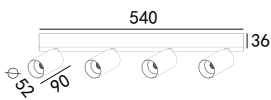

Surface Ceiling Downlight TURUS

white grey black

224 160
LED Power 14W
Colour Temp 2700/3000K
Luminous 657lm
 24W_{CWD} 4000/5000K 2090lm
 1800~3000K

224 161
LED Power 28W
Colour Temp 2700/3000K
Luminous 1314lm
 36W_{CWD} 4000/5000K 4180lm
 1800~3000K