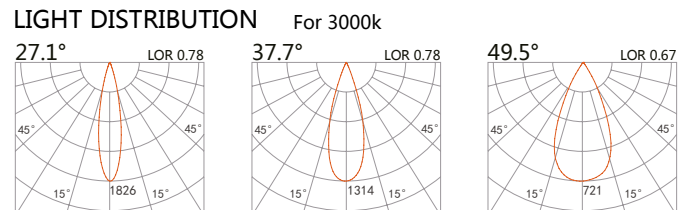

Surface Ceiling Downlight TURUS

white grey black

224 160
LED Power 14W
Colour Temp 2700/3000K
Luminous 657lm
 24W_{CWD} 4000/5000K 2090lm
 1800~3000K

224 161
LED Power 28W
Colour Temp 2700/3000K
Luminous 1314lm
 36W_{CWD} 4000/5000K 4180lm
 1800~3000K

224 162
LED Power 42W
Colour Temp 2700/3000K
Luminous 3942lm
 48W_{CWD} 4000/5000K 6270lm
 1800~3000K