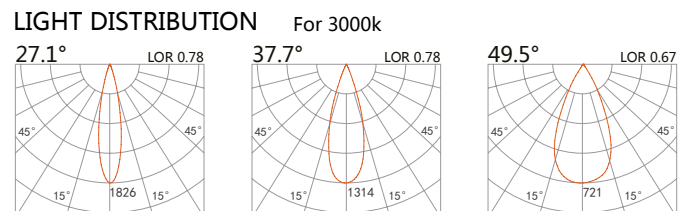

Surface Ceiling Downlight TURUS

white grey black

224 160
LED Power 14W
Colour Temp 2700/3000K
Luminous 657lm
 24W_{CWD} 4000/5000K 2090lm
 1800~3000K

224 161
LED Power 28W
Colour Temp 2700/3000K
Luminous 1314lm
 36W_{CWD} 4000/5000K 4180lm
 1800~3000K

224 162
LED Power 42W
Colour Temp 2700/3000K
Luminous 3942lm
 48W_{CWD} 4000/5000K 6270lm
 1800~3000K